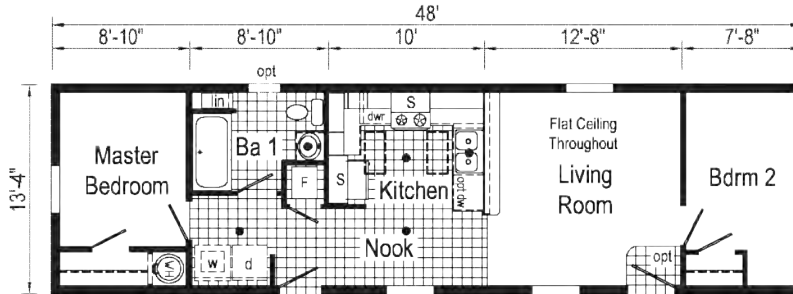

Creations

Astro

Single Section

Commodore
Homes
of Pennsylvania

TABLE OF CONTENTS

500-1000 sq. ft.

3	1A2001P	1448
3	1A2004P	1456
4	1A2003P	1456
4	1A2066V	1656
4	1A2008P	1460
5	1A2009P	1466
5	1A2067V	1664
6	1A2010P	1468
6	1A2011P	1468
7	1A2013P	1472
7	1A2015P	1472

1000-1200 sq. ft.

8	1A2017P PHOTOS	
9	1A2017P	1476
10	1A2016P	1476
10	1A2019P	1476
10	1A2020P	1476
11	1A2023V	1668
11	1A2024V	1672
11	1A2068V	1676
12	1A2025V	1676
13	1A2026V	1676
14	1A2027V	1676
14	1A2028V	1676
15	1A2029V	1676

*Due to continued product improvements, changes in supplies or design;
PICTURES may not accurately depict our current product offering.

1A2001P

640 Sq. Ft.
1448

1A2004P

677 Sq. Ft.
1456

Scan to
Watch
Video!

1A2003P
747 sq. Ft.
1456

1A2066P
800 Sq. Ft.
1656

1A2008P
800 sq. Ft.
1460

1A2009P

880 sq. Ft.

1466

1A2067V

1664 Sq. Ft.