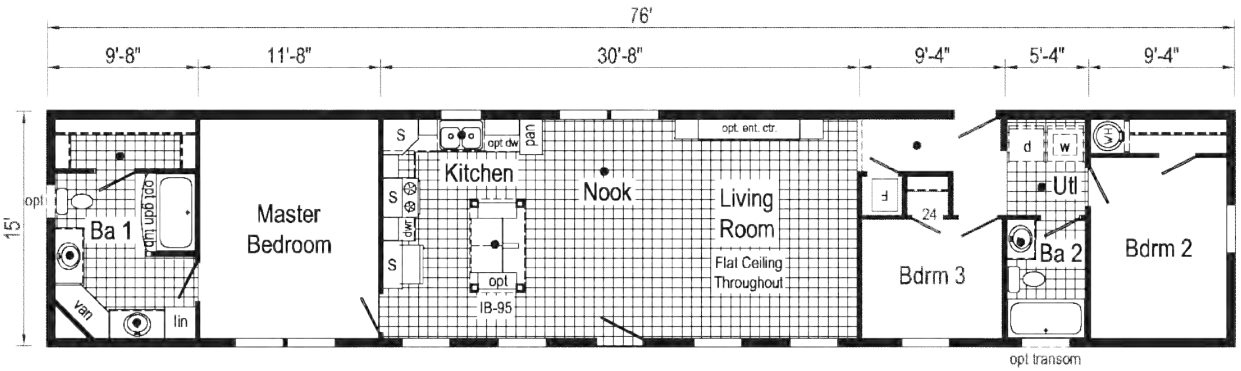

*Due to continued product improvements, changes in supplies or design;
PICTURES may not accurately depict our current product offering.

1A2001P

640 Sq. Ft.
1448

1A2004P

677 Sq. Ft.
1456

Scan to
Watch
Video!

IA2023V
1020 sq. Ft.
1668

IA2024V
1080 Sq. Ft.
1672

IA2068V
1083 sq. Ft.
1676

Optional Bedroom 4
(Replaces Den)

1A2025V
1140 Sq. Ft.
1676

Scan to
Watch
Video!

*Please use pictures for floorplan vision only. Decors and materials used are constantly changed and improved.

1A2026V
1140 sq. Ft.
1676

1A2027V
 1140 Sq. Ft.
 1676

1A2028V
 1140 sq. Ft.
 1676

**This cabinet color has been discontinued

Scan to
 Watch
 Video!

*Please use pictures for floorplan vision only. Decors and materials used are constantly changed and improved.